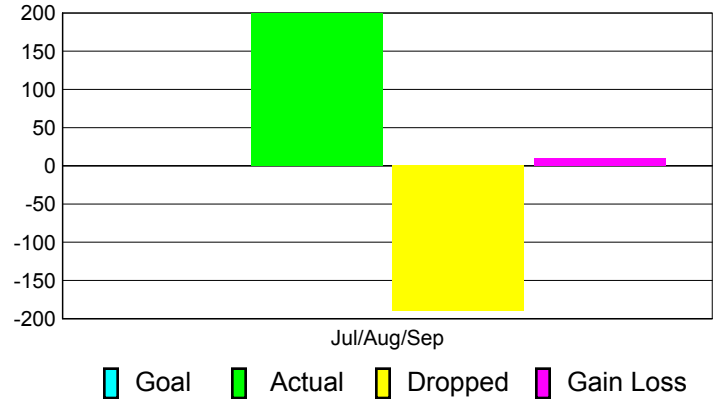

Membership Results 2011-2012

Goal, New, Dropped, Gain/Loss